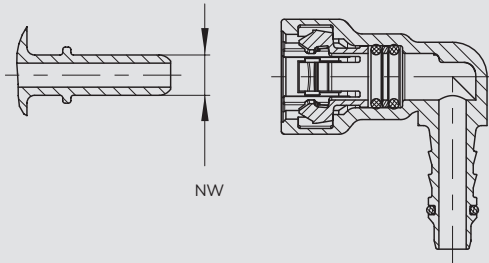

NORMAQUICK® S

Applications

NORMAQUICK® S connectors are ideal means for connecting fuel lines. They are designed to connect worldwide standardized spigots as per SAEJ2044 guidelines.

Material

Housing:	PA12-GF50
Retainer:	PA12-GF30
O-rings:	Inside housing: FPM & FVMQ; on fir tree: FPM

Part number	Description	ØNW*	Packaging quantity (pcs)
0715 6002 006	S NW 1/4" - 1/4" - 0°	1/4"	100
0715 6001 006	S NW 1/4" - 1/4" - 90°	1/4"	100
0715 6103 008	S NW 5/16" - 5/16" - 0°	5/16"	100
0715 6555 008	S NW 5/16" - 5/16" - 90°	5/16"	100
0715 6509 008	S NW 5/16" - 6 mm - 0°	5/16"	100
0715 6511 008	S NW 5/16" - 6 mm - 90°	5/16"	100
0715 6501 008	S NW 8 mm - 6 mm - 0°	8 mm	100
0715 6502 008	S NW 8 mm - 6 mm - 90°	8 mm	100
0715 6550 010	S NW 3/8" - 6 mm - 0°	3/8"	100
0715 6510 010	S NW 3/8" - 6 mm - 90°	3/8"	100
0715 6509 010	S NW 3/8" - 5/16" - 0°	3/8"	100
0715 6519 010	S NW 3/8" - 5/16" - 90°	3/8"	100
0715 6701 010	S NW 9.89 mm - 8 mm - 0°	9.89 mm	100
0715 6702 010	S NW 9.89 mm - 8 mm - 90°	9.89 mm	100
0715 6595 012	S NW 1/2" - 10 mm - 0°	1/2"	100
0715 6596 012	S NW 1/2" - 10 mm - 90°	1/2"	100
0715 6506 012	S NW 1/2" - 12 mm - 0°	1/2"	50
0715 6507 012	S NW 1/2" - 12 mm - 90°	1/2"	100
0715 6501 016	S NW 5/8" - 5/8" - 0°	5/8"	100
0715 6502 016	S NW 5/8" - 5/8" - 90°	5/8"	100

* NW (Nominal Width): Diameter of the connecting spigot

More benefits

- ✓ Compact design allows for assembly in narrow spaces
- ✓ No assembly tool required